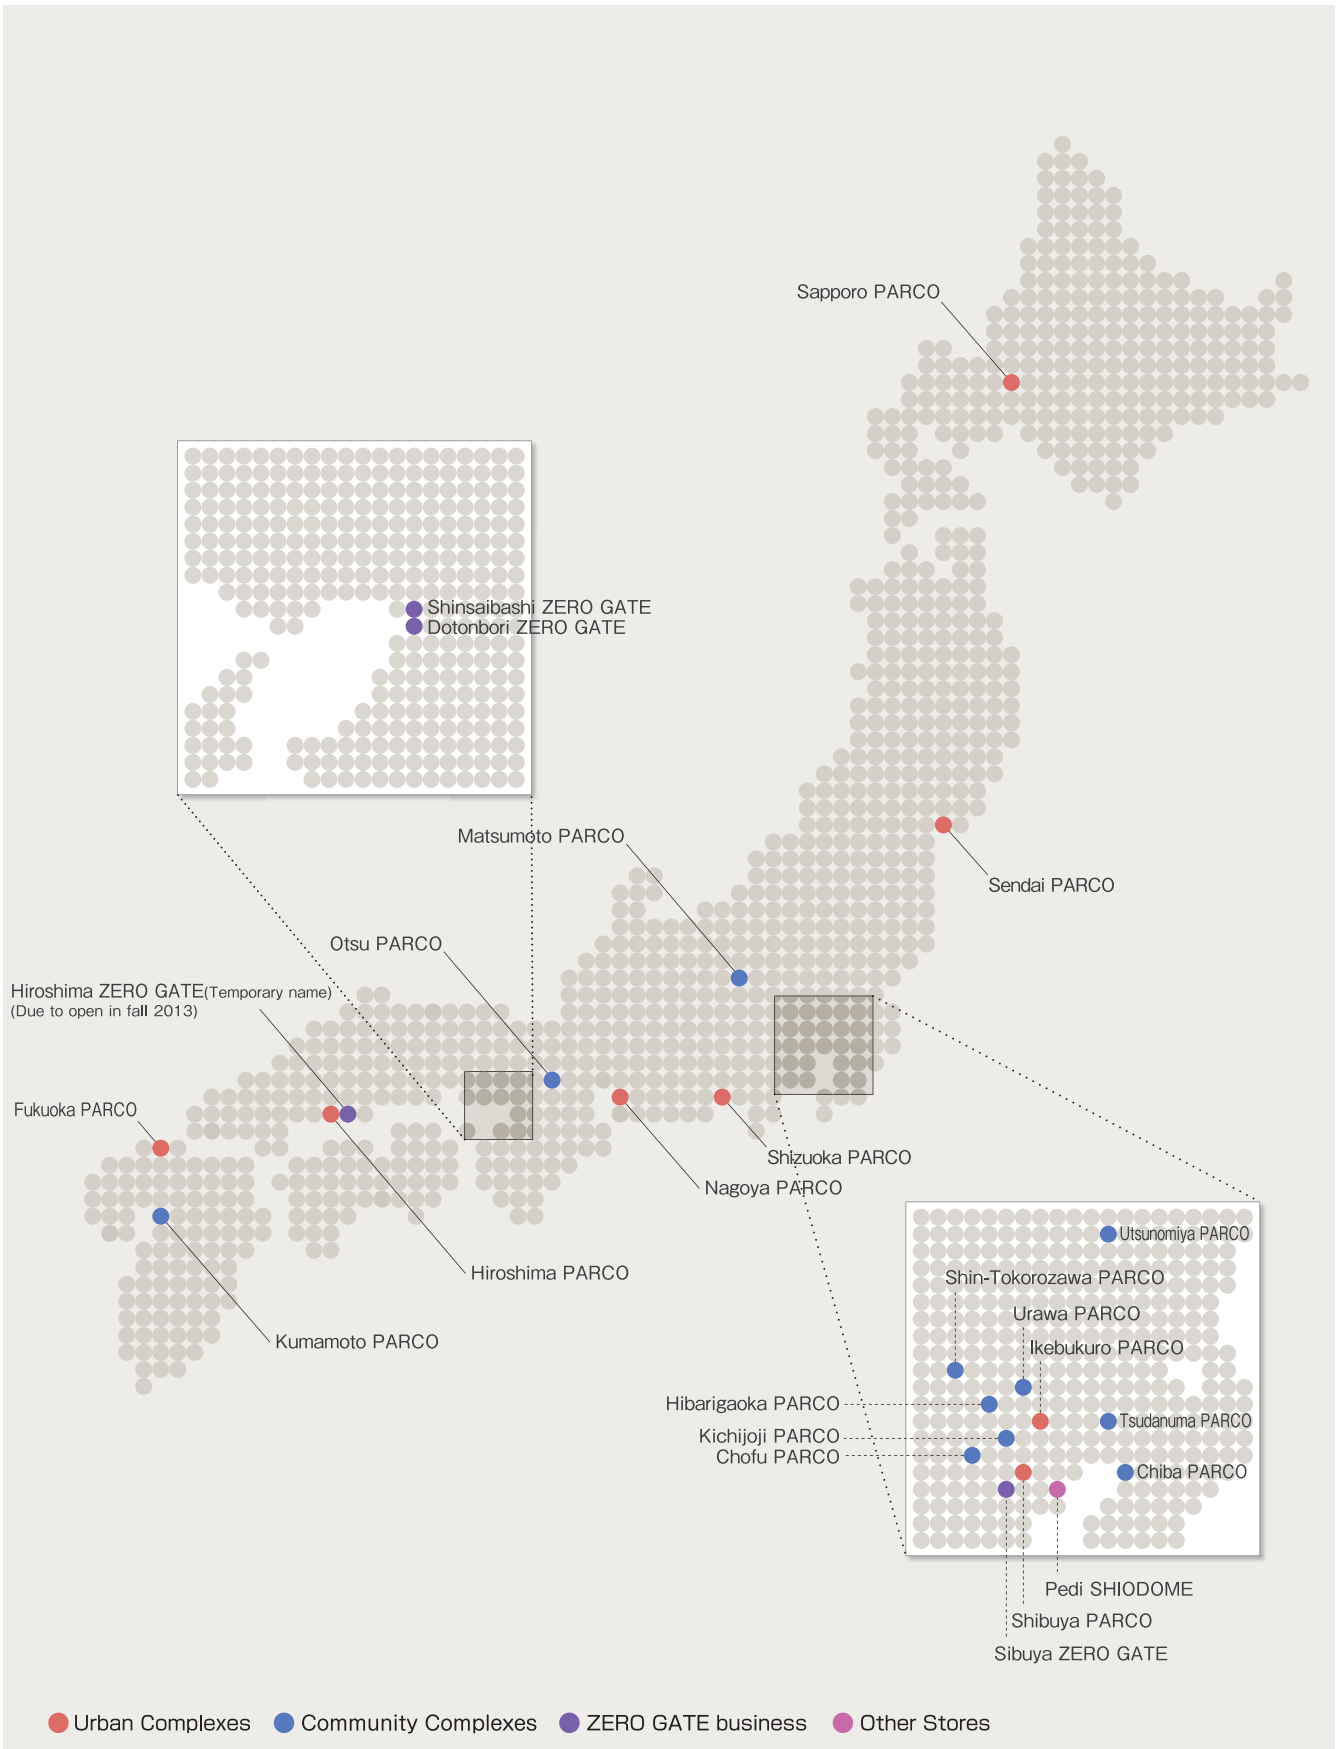

Locations of Parco Stores

Urban Complexes

Sapporo PARCO
33 Minami-1chijo Nishi, Chuo-ku, Sapporo City, Hokkaido
B2F-8F
Opened: August 24, 1975
www.parco-sapporo.com

Sendai PARCO
1-2-3 Chuo, Aoba-ku, Sendai City, Miyagi
B1F-9F
Opened: August 23, 2008
www.parco-sendai.com

Shizuoka PARCO
6-7 Koyamachi, Aoi-ku, Shizuoka City, Shizuoka
B1F-8F
Opened: March 15, 2007
www.parco-shizuoka.com

Shibuya PARCO
15-1 Udagawa-cho, Shibuya-ku, Tokyo
PART1: B1F-9F
Opened: June 14, 1973
PART3: B1F-8F
Opened: September 10, 1961
CLUB QUATTRO: 4F-5F
Opened: June 28, 1988
ZERO GATE: B1F-4F
Opened: April 27, 2002
From April 16, 2011, it changed its business format to a ZERO GATE business.
www.parco-shibuya.com

Ikebukuro PARCO
1-28-2 Minami-Ikebukuro, Toshima-ku, Tokyo
Main Building: B2F-8F
Opened: November 23, 1969
P' PARCO: B2F-8F
Opened: March 10, 1994
www.parco-ikebukuro.com

Nagoya PARCO
3-29-1 Sakae, Naka-ku, Nagoya City, Aichi
West Building: B1F-11F
East Building: B1F-8F
Opened: June 29, 1989
South Building: B1F-10F
Opened: November 6, 1998
www.parco-nagoya.com

Hiroshima PARCO
10-1 Honori, Naka-ku, Hiroshima City, Hiroshima
Main Building: B1F-10F
Opened: April 9, 1994
New Building: B1F-9F
Opened: September 21, 2001
www.parco-hiroshima.com

Fukuoka PARCO
2-11-1 Tenjin, Chuo-ku, Fukuoka City, Fukuoka
B1F-8F
Opened: March 19, 2010
www.parco-fukuoka.com