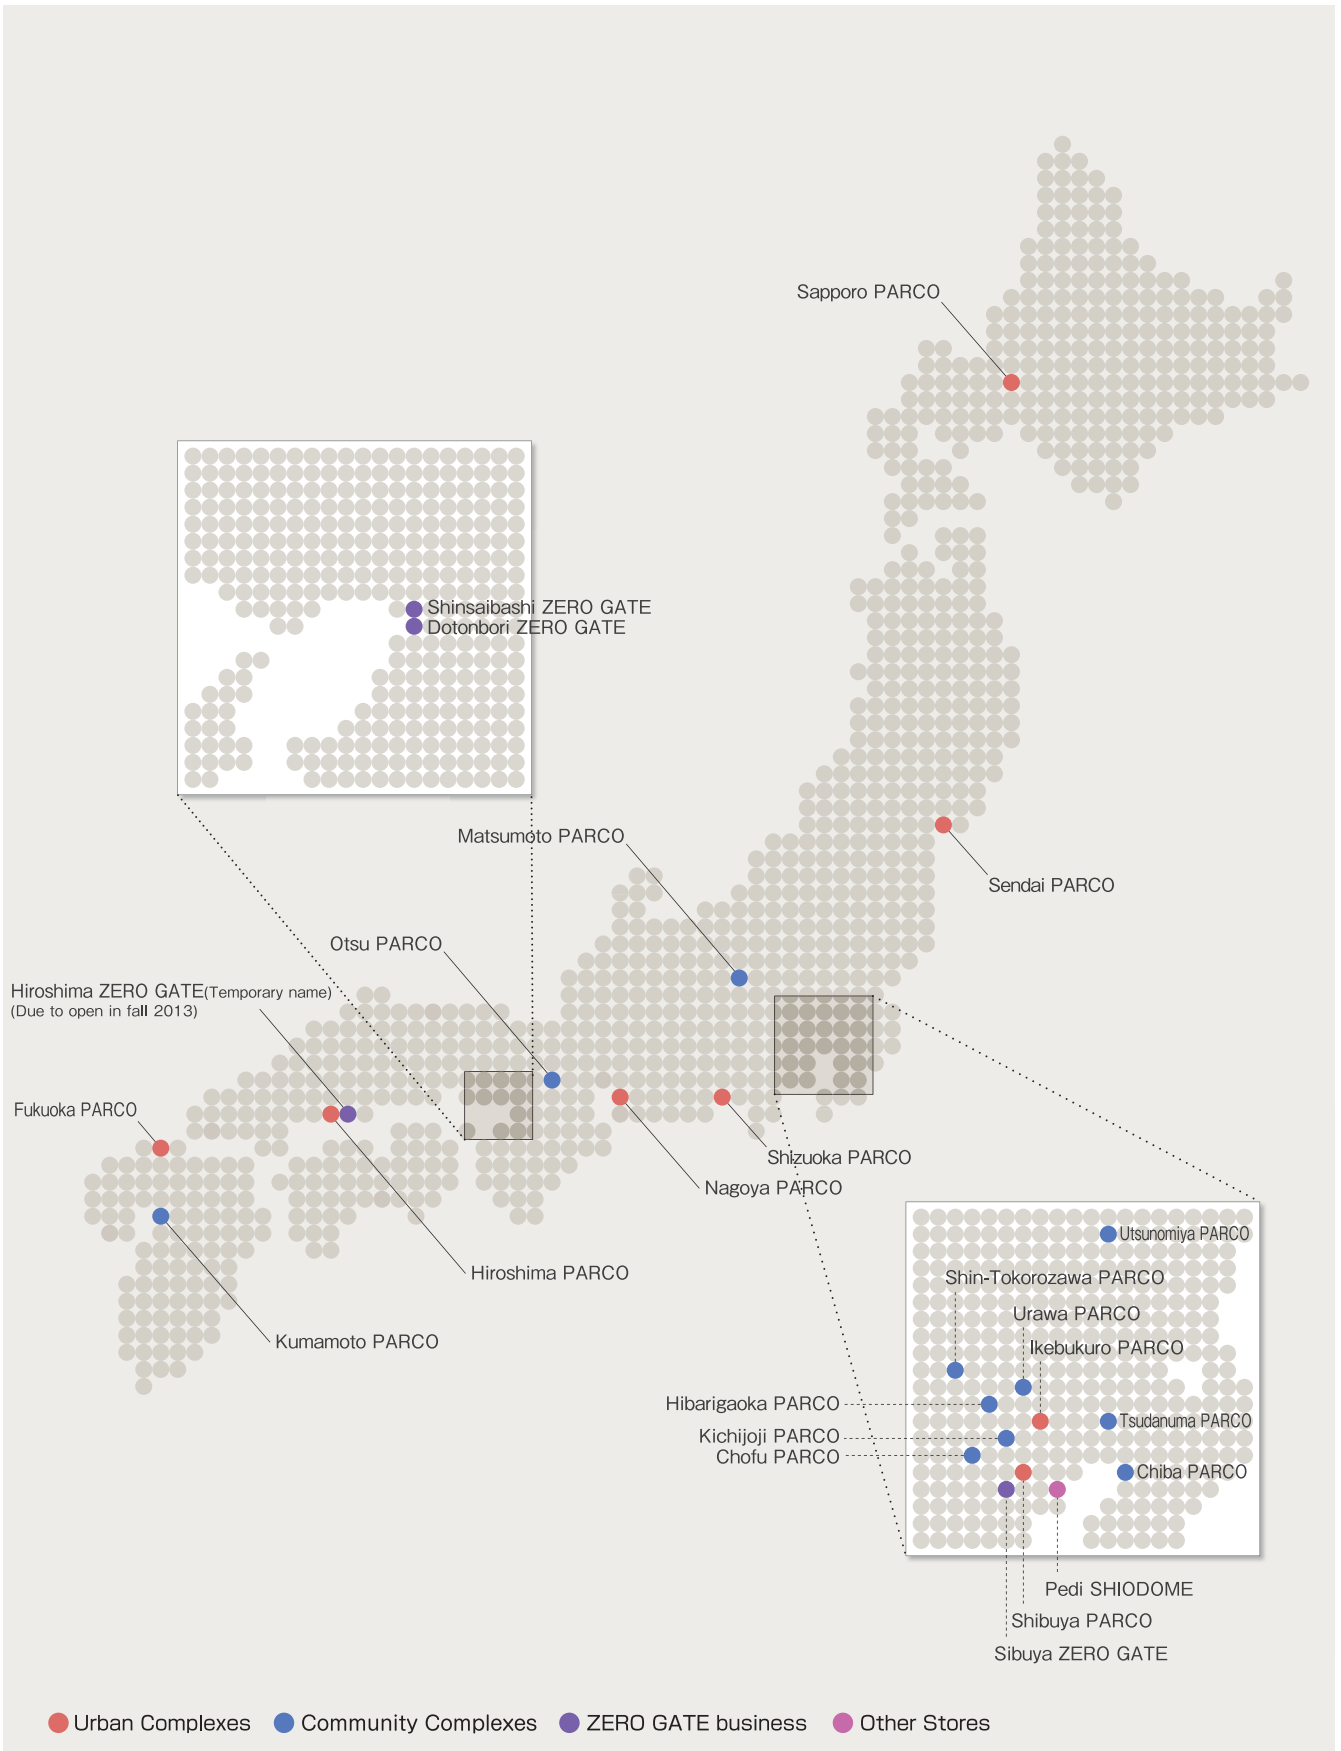

Locations of Parco Stores

Urban Complexes

Sapporo PARCO
33 Minami-1chijo Nishi, Chuo-ku, Sapporo City, Hokkaido
B2F-8F
Opened: August 24, 1975
www.parco-sapporo.com

Sendai PARCO
1-2-3 Chuo, Aoba-ku, Sendai City, Miyagi
B1F-9F
Opened: August 23, 2008
www.parco-sendai.com

Shizuoka PARCO
6-7 Koyamachi, Aoi-ku, Shizuoka City, Shizuoka
B1F-8F
Opened: March 15, 2007
www.parco-shizuoka.com

Shibuya PARCO
15-1 Udagawa-cho, Shibuya-ku, Tokyo
PART1: B1F-9F
Opened: June 14, 1973
PART3: B1F-8F
Opened: September 10, 1961
CLUB QUATTRO: 4F-5F
Opened: June 28, 1988
ZERO GATE: B1F-4F
Opened: April 27, 2002
From April 16, 2011, it changed its business format to a ZERO GATE business.
www.parco-shibuya.com

Ikebukuro PARCO
1-28-2 Minami-Ikebukuro, Toshima-ku, Tokyo
Main Building: B2F-8F
Opened: November 23, 1969
P' PARCO: B2F-8F
Opened: March 10, 1994
www.parco-ikebukuro.com

Nagoya PARCO
3-29-1 Sakae, Naka-ku, Nagoya City, Aichi
West Building: B1F-11F
East Building: B1F-8F
Opened: June 29, 1989
South Building: B1F-10F
Opened: November 6, 1998
www.parco-nagoya.com