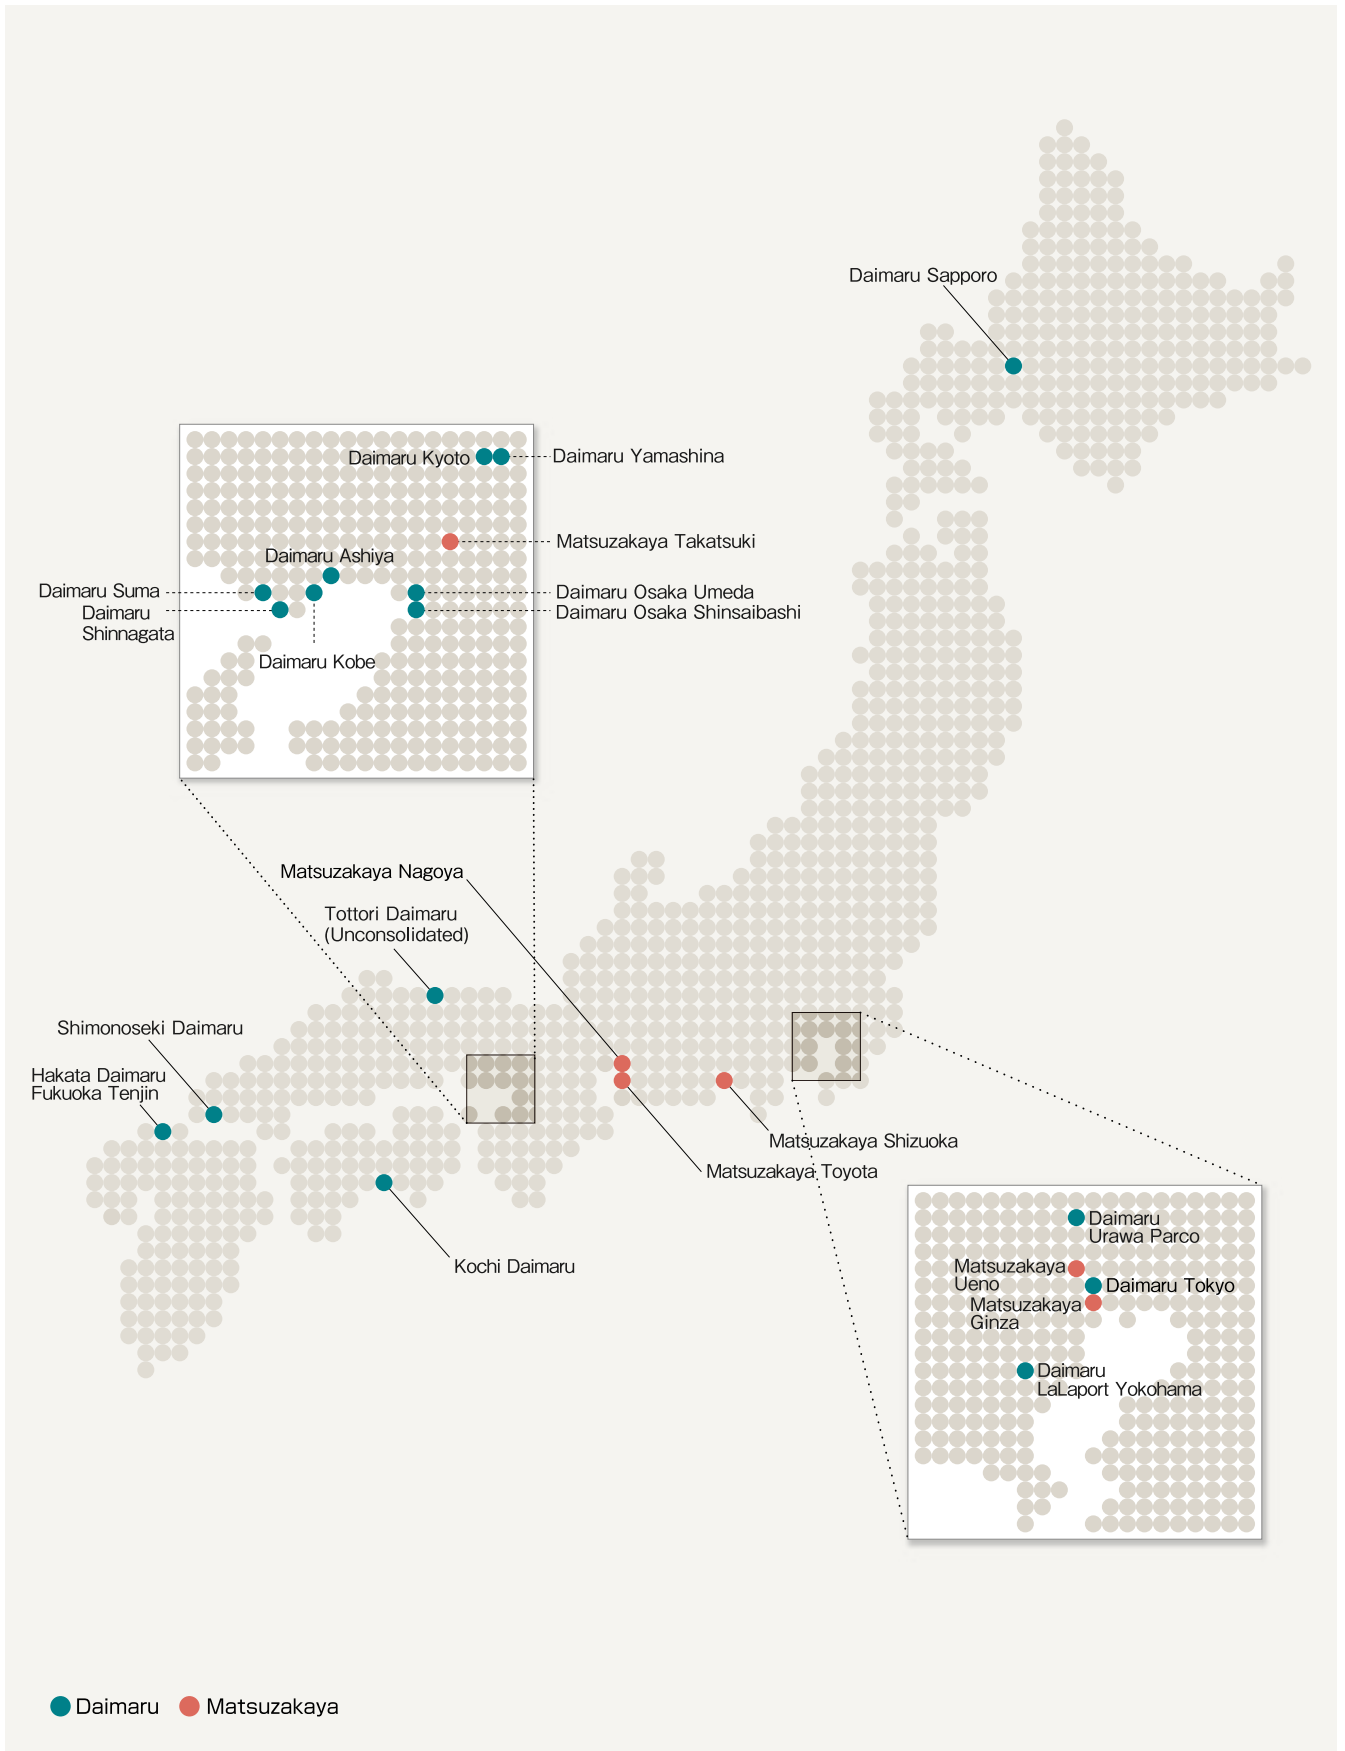

# Locations of Daimaru and Matsuzakaya Department Stores

## Daimaru Department Stores

Daimaru Osaka Shinsaibashi (Floor space: 77,490m<sup>2</sup>)

Daimaru Kyoto (Floor space: 50,830m<sup>2</sup>)

Daimaru LaLaport Yokohama  
(Floor space: 3,840m<sup>2</sup>)

Daimaru Suma  
(Floor space: 13,076m<sup>2</sup>)

Shimonoseki Daimaru  
(Floor space: 23,912m<sup>2</sup>)

Daimaru Osaka Umeda (Floor space: 64,000m<sup>2</sup>)

Daimaru Kobe (Floor space: 50,656m<sup>2</sup>)

Daimaru Urawa Parco  
(Floor space: 4,000m<sup>2</sup>)

Daimaru Ashiya  
(Floor space: 4,300m<sup>2</sup>)

Kochi Daimaru  
(Floor space: 16,068m<sup>2</sup>)

Daimaru Tokyo (Floor space: 34,000m<sup>2</sup>)

Daimaru Sapporo (Floor space: 45,000m<sup>2</sup>)

Daimaru Yamashina  
(Floor space: 5,403m<sup>2</sup>)